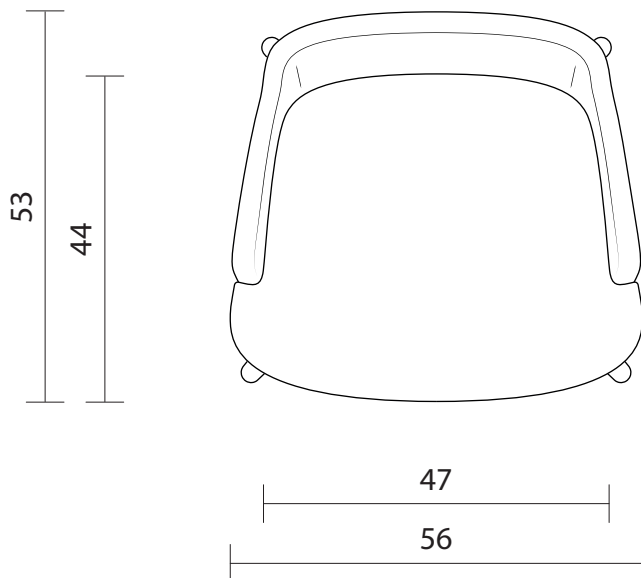

BETTA - Little armchair seat and backrest with wooden base (PL-BET-B00)
(FB-BET-B00) + (TF-BET-001)

Orthographic proj. (FB-BET-B00)	Scale 1:10
Orthographic proj. (PL-BET-B00)	Scale 1:10
Sheet A4 n. 1/1	10/05/2019
Unit of measure: cm	CS srl