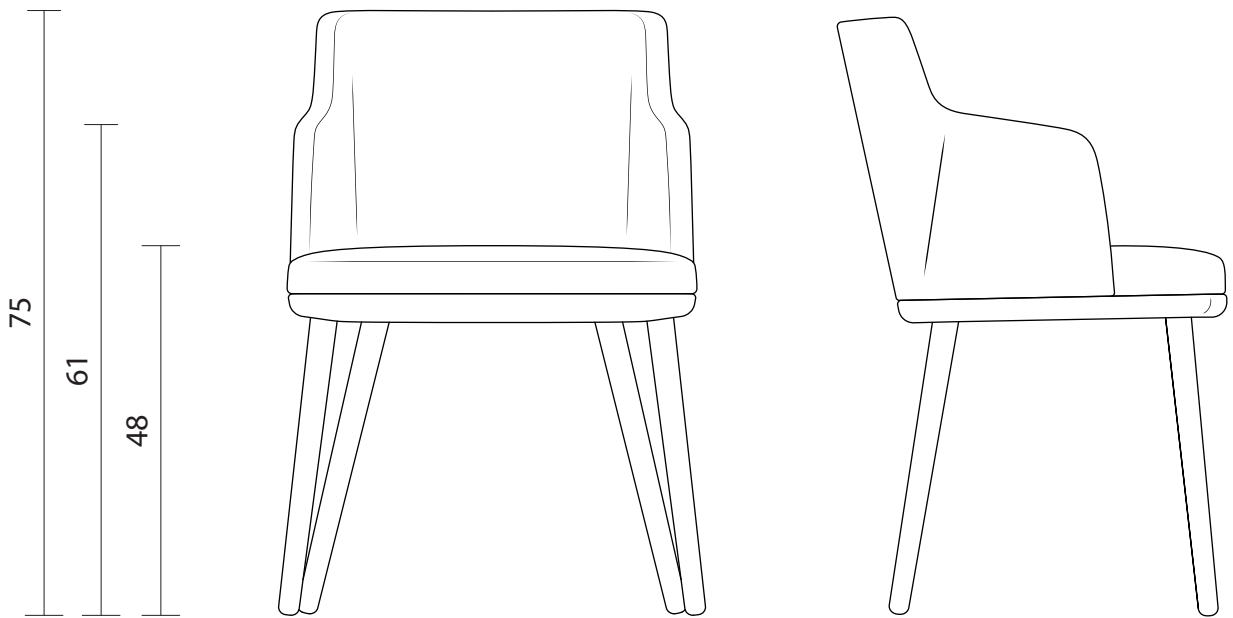

BETTA - Little armchair seat and backrest with wooden base (PL-BET-B00)
(FB-BET-B00) + (TF-BET-001)

Orthographic proj. (FB-BET-B00)	Scale 1:10
Orthographic proj. (PL-BET-B00)	Scale 1:10
Sheet A4 n. 1/1	10/05/2019
Unit of measure: cm	CS srl