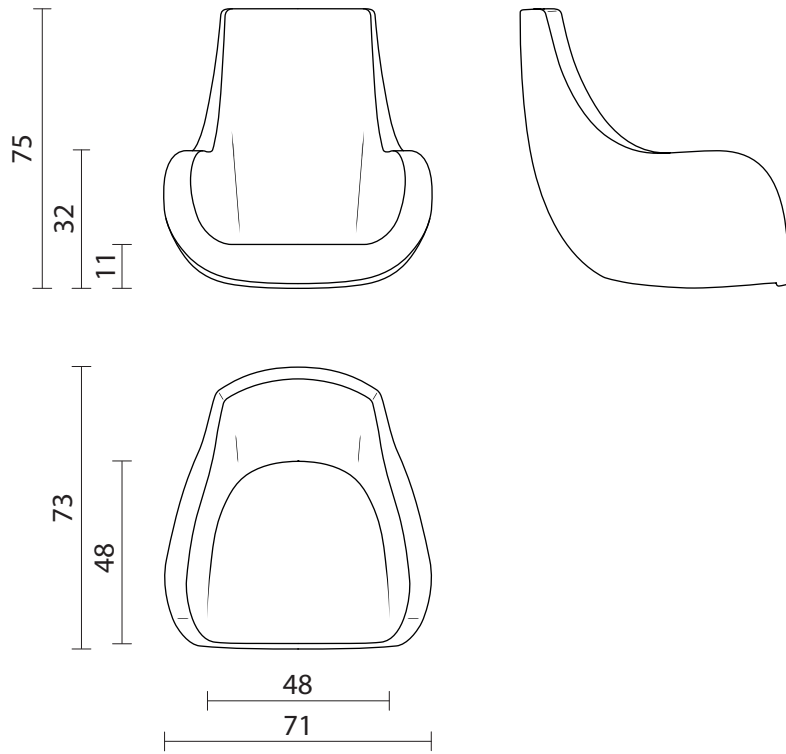

BOSTON - Low backrest armchair shell with square armrests (FB-BST-BS)

BOSTON - Medium backrest armchair shell with square armrests (FB-BST-MS)

BOSTON - High backrest armchair shell with square armrests (FB-BST-AS)