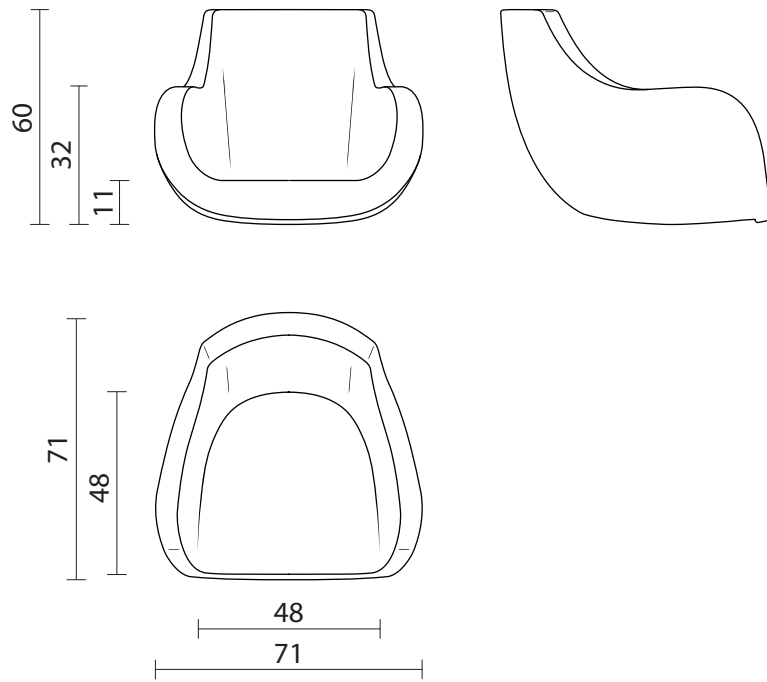

BOSTON - Low backrest armchair shell with square armrests (FB-BST-BS)

BOSTON - Medium backrest armchair shell with square armrests (FB-BST-MS)

BOSTON - High backrest armchair shell with square armrests (FB-BST-AS)