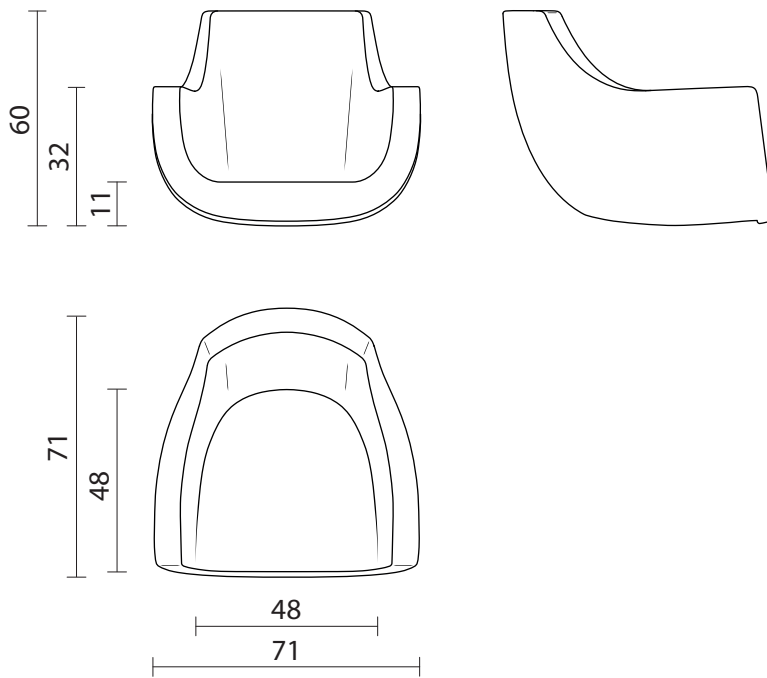

BOSTON - Low backrest armchair shell with square armrests (FB-BST-BS)

BOSTON - Medium backrest armchair shell with square armrests (FB-BST-MS)

BOSTON - High backrest armchair shell with square armrests (FB-BST-AS)