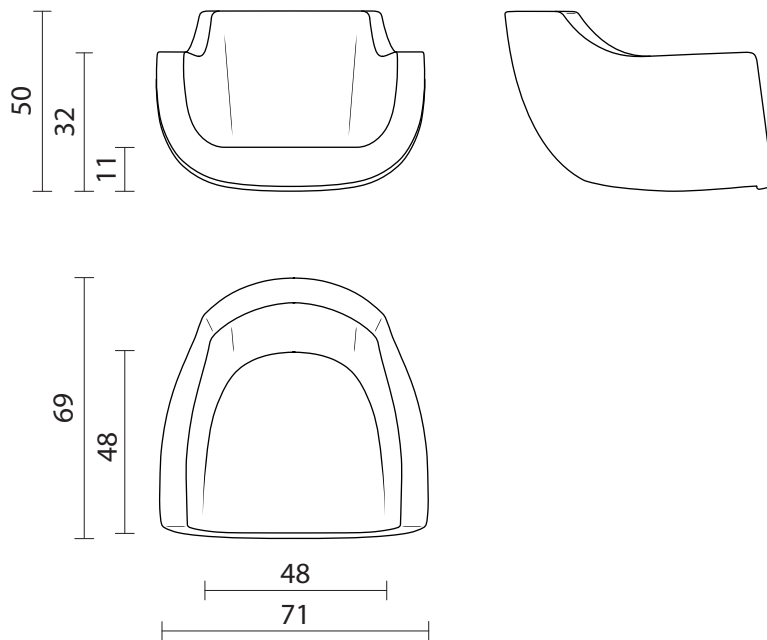

BOSTON - Low backrest armchair shell with square armrests (FB-BST-BS)

BOSTON - Medium backrest armchair shell with square armrests (FB-BST-MS)

BOSTON - High backrest armchair shell with square armrests (FB-BST-AS)