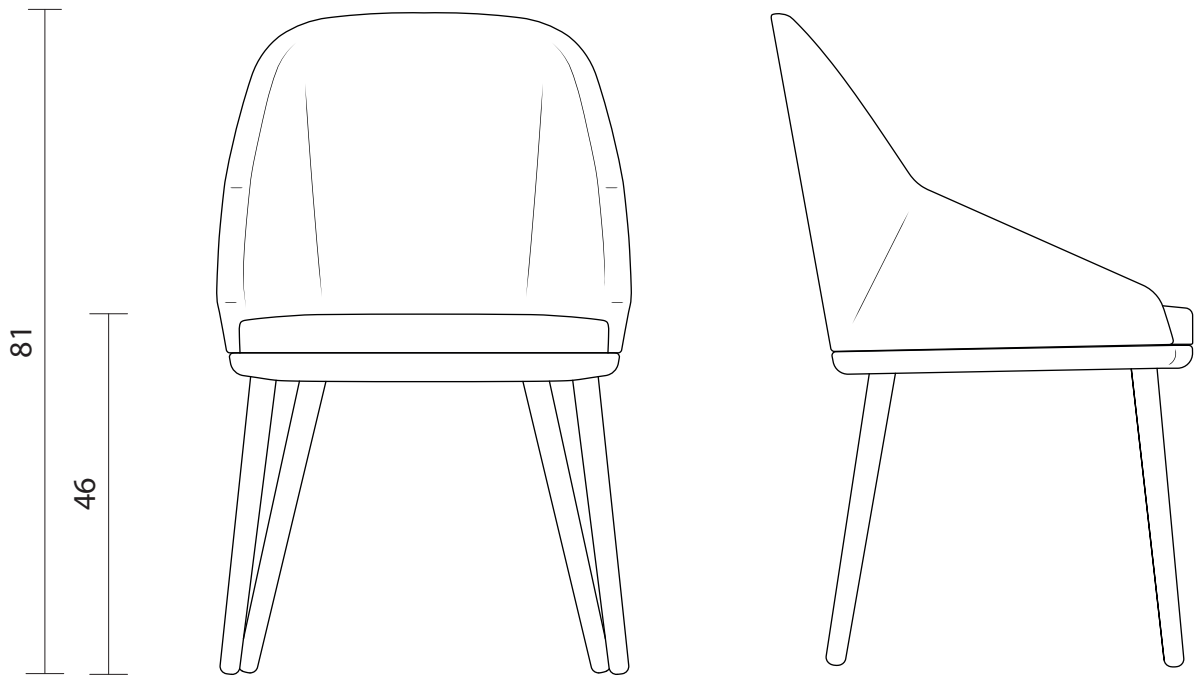

DELTA - Chair seat and backrest with wooden base (SE-DEL-000)
(FB-DEL-000) + (TF-DEL01)

Ortographic proj. (FB-DEL-000)	Scale 1:10
Ortographic proj. (SE-DEL-000)	Scale 1:10
Sheet A4 n. 1/1	10/05/2019
Unit of measure: cm	CS srl