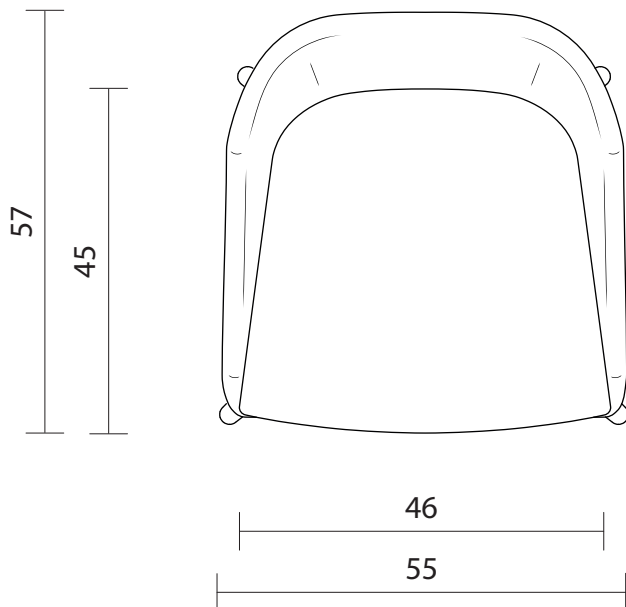

DELTA - Chair seat and backrest with wooden base (SE-DEL-000)
(FB-DEL-000) + (TF-DEL01)

Ortographic proj. (FB-DEL-000)	Scale 1:10
Ortographic proj. (SE-DEL-000)	Scale 1:10
Sheet A4 n. 1/1	10/05/2019
Unit of measure: cm	CS srl