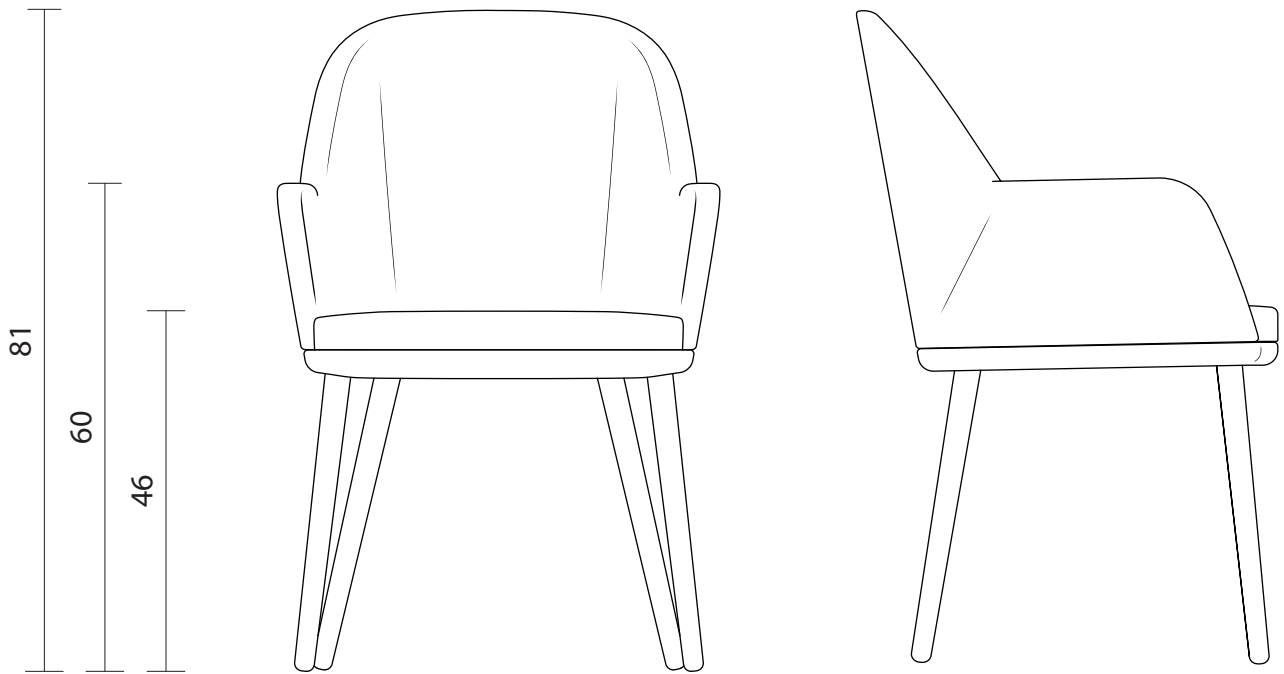

DELTA - Little armchair seat and backrest with wooden base (PL-DEL-B00)
(FB-DEL-B00) + (TF-DEL01)

Ortographic proj. (FB-DEL-B00)	Scale 1:10
Ortographic proj. (PL-DEL-B00)	Scale 1:10
Sheet A4 n. 1/1	10/05/2019
Unit of measure: cm	CS srl