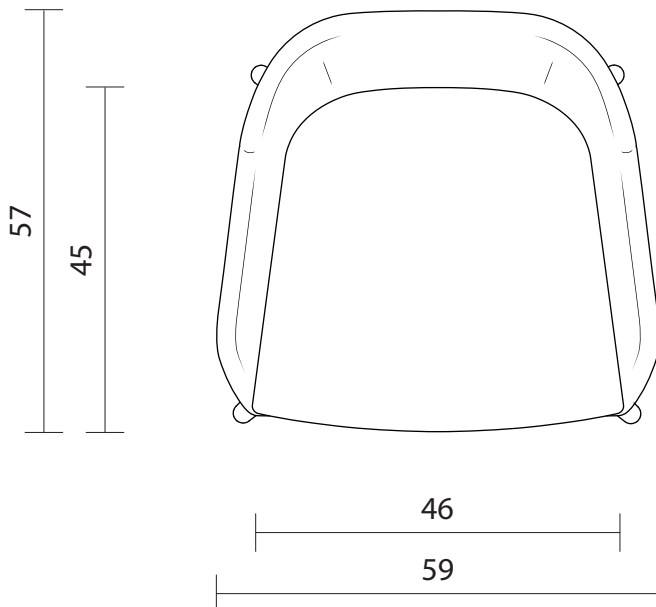

DELTA - Little armchair seat and backrest with wooden base (PL-DEL-B00)
(FB-DEL-B00) + (TF-DEL01)

Ortographic proj. (FB-DEL-B00)	Scale 1:10
Ortographic proj. (PL-DEL-B00)	Scale 1:10
Sheet A4 n. 1/1	10/05/2019
Unit of measure: cm	CS srl