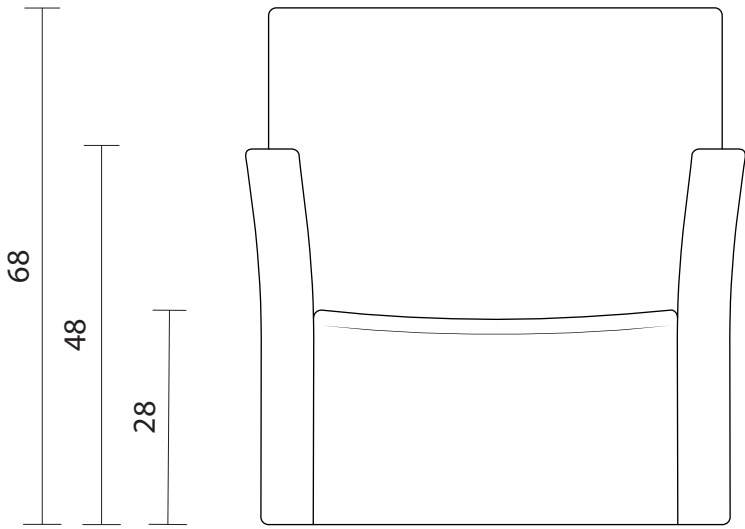

LULU - Armchair with aluminum feet (PL-900-001) / Armchair with black feet (PL-900-002)

Orthographic proj. (PL-900-000)	Scale 1:10
Orthographic proj. (PL-900-001)/(PL-900-002)	Scale 1:10
Sheet A4 n. 1/2	10/05/2019
Unit of measures: cm	CS srl

LULU - Armchair with aluminum feet (PL-901-001) / Armchair with black feet (PL-901-002)

Orthographic proj. (PL-901-000)	Scale 1:10
Orthographic proj. (PL-901-001)/(PL-901-002)	Scale 1:10
Sheet A4 n. 2/2	10/05/2019
Unit of measure: cm	CS srl