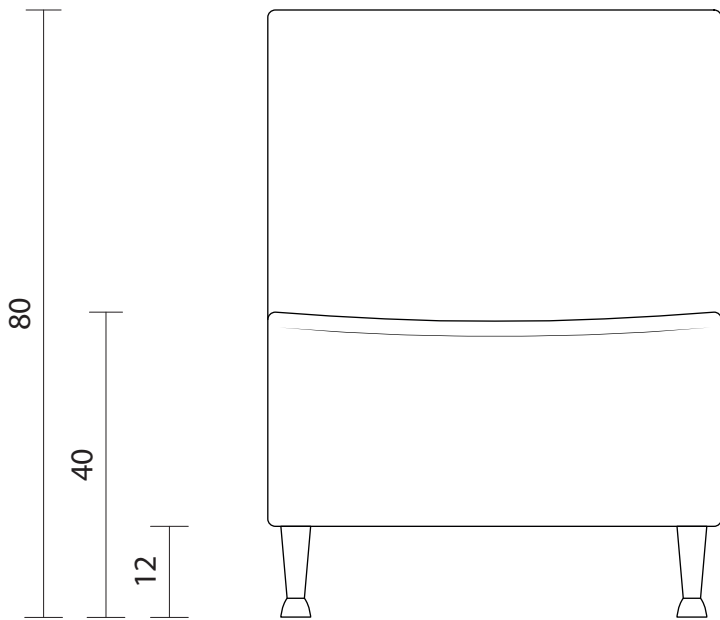

LULU - Armchair with aluminum feet (PL-900-001) / Armchair with black feet (PL-900-002)

Orthographic proj. (PL-900-000)	Scale 1:10
Orthographic proj. (PL-900-001)/(PL-900-002)	Scale 1:10
Sheet A4 n. 1/2	10/05/2019
Unit of measures: cm	CS srl

LULU - Armchair with aluminum feet (PL-901-001) / Armchair with black feet (PL-901-002)

Orthographic proj. (PL-901-000)	Scale 1:10
Orthographic proj. (PL-901-001)/(PL-901-002)	Scale 1:10
Sheet A4 n. 2/2	10/05/2019
Unit of measure: cm	CS srl