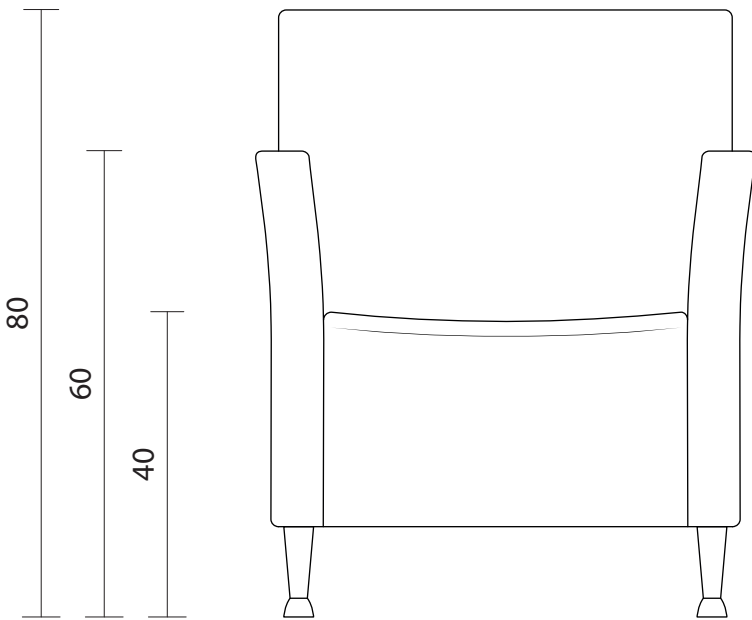

LULU - Armchair with aluminum feet (PL-900-001) / Armchair with black feet (PL-900-002)

Orthographic proj. (PL-900-000)	Scale 1:10
Orthographic proj. (PL-900-001)/(PL-900-002)	Scale 1:10
Sheet A4 n. 1/2	10/05/2019
Unit of measures: cm	CS srl

LULU - Armchair with aluminum feet (PL-901-001) / Armchair with black feet (PL-901-002)

Orthographic proj. (PL-901-000)	Scale 1:10
Orthographic proj. (PL-901-001)/(PL-901-002)	Scale 1:10
Sheet A4 n. 2/2	10/05/2019
Unit of measure: cm	CS srl