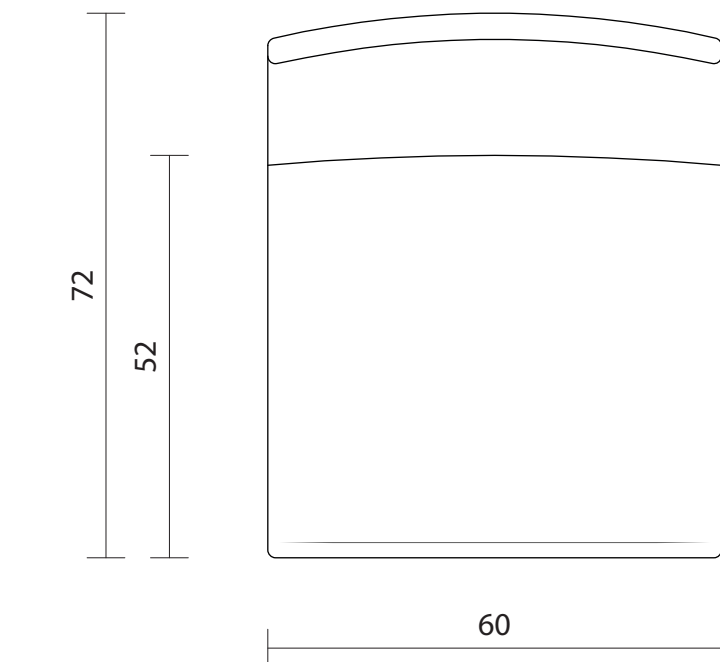

LULU - Armchair with aluminum feet (PL-900-001) / Armchair with black feet (PL-900-002)

Orthographic proj. (PL-900-000)	Scale 1:10
Orthographic proj. (PL-900-001)/(PL-900-002)	Scale 1:10
Sheet A4 n. 1/2	10/05/2019
Unit of measures: cm	CS srl

LULU - Armchair with aluminum feet (PL-901-001) / Armchair with black feet (PL-901-002)

Orthographic proj. (PL-901-000)	Scale 1:10
Orthographic proj. (PL-901-001)/(PL-901-002)	Scale 1:10
Sheet A4 n. 2/2	10/05/2019
Unit of measure: cm	CS srl