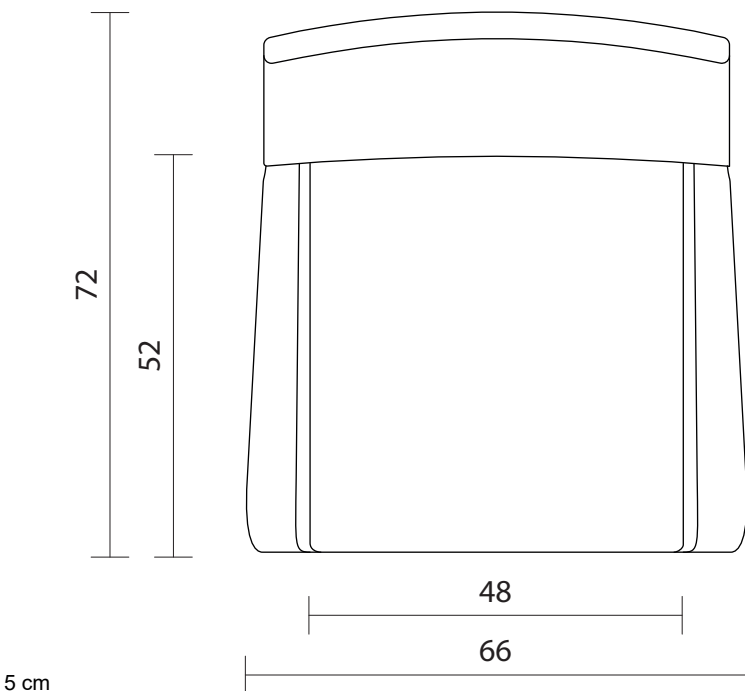

LULU - Armchair with aluminum feet (PL-900-001) / Armchair with black feet (PL-900-002)

Orthographic proj. (PL-900-000)	Scale 1:10
Orthographic proj. (PL-900-001)/(PL-900-002)	Scale 1:10
Sheet A4 n. 1/2	10/05/2019
Unit of measures: cm	CS srl

LULU - Armchair with aluminum feet (PL-901-001) / Armchair with black feet (PL-901-002)

Orthographic proj. (PL-901-000)	Scale 1:10
Orthographic proj. (PL-901-001)/(PL-901-002)	Scale 1:10
Sheet A4 n. 2/2	10/05/2019
Unit of measure: cm	CS srl