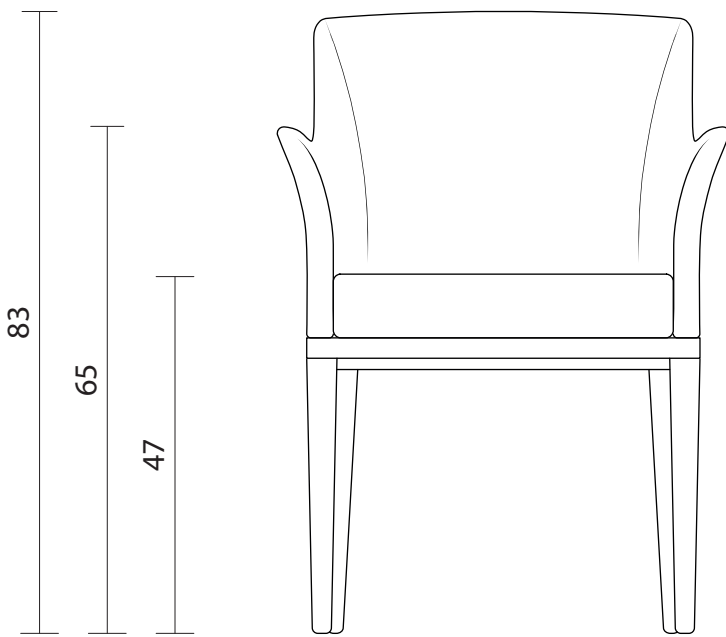

Swivel base version (FB-600-000)

Wooden base version (FB-600-201)

SPACE - Little armchair seat and backrest with wooden base (PL-600-000)  
(FB-600-201) + (TF-600-101)

Orthographic proj. (FB-600-000)/(FB-600-201)	Scale 1:20
Orthographic proj. (PL-600-000)	Scale 1:10
Sheet A4 n. 1/1	10/05/2019
Unit of measure: cm	CS srl