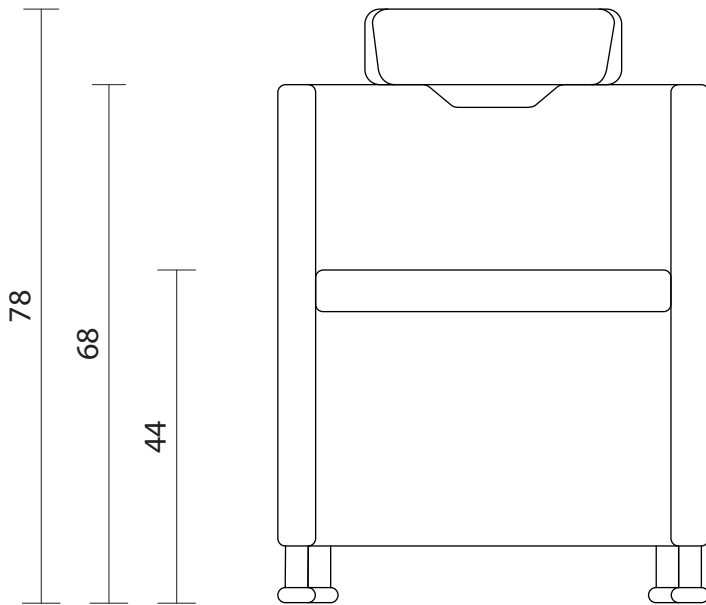

Straight backrest version (PL-750-000)

Shaped backrest version (PL-751-000)

ROSY - Shaped backrest armchair with headrest and feet (PL-751-101)

Orthographic proj. (PL-750-000)/(PL-751-000)	Scale 1:20
Orthographic proj. (PL-751-101)	Scale 1:10
Sheet A4 n. 1/1	10/05/2019
Unit of measure: cm	CS srl