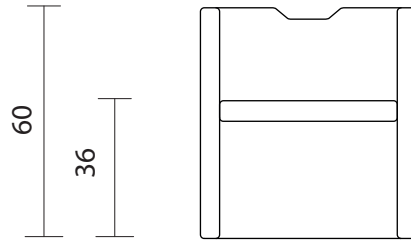

Straight backrest version (PL-750-000)

Shaped backrest version (PL-751-000)

ROSY - Shaped backrest armchair with headrest and feet (PL-751-101)

Orthographic proj. (PL-750-000)/(PL-751-000)	Scale 1:20
Orthographic proj. (PL-751-101)	Scale 1:10
Sheet A4 n. 1/1	10/05/2019
Unit of measure: cm	CS srl