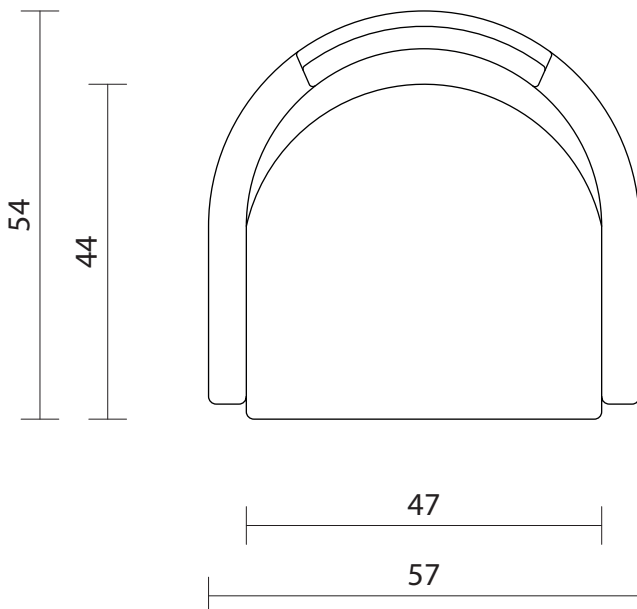

Straight backrest version (PL-750-000)

Shaped backrest version (PL-751-000)

ROSY - Shaped backrest armchair with headrest and feet (PL-751-101)

Orthographic proj. (PL-750-000)/(PL-751-000)	Scale 1:20
Orthographic proj. (PL-751-101)	Scale 1:10
Sheet A4 n. 1/1	10/05/2019
Unit of measure: cm	CS srl