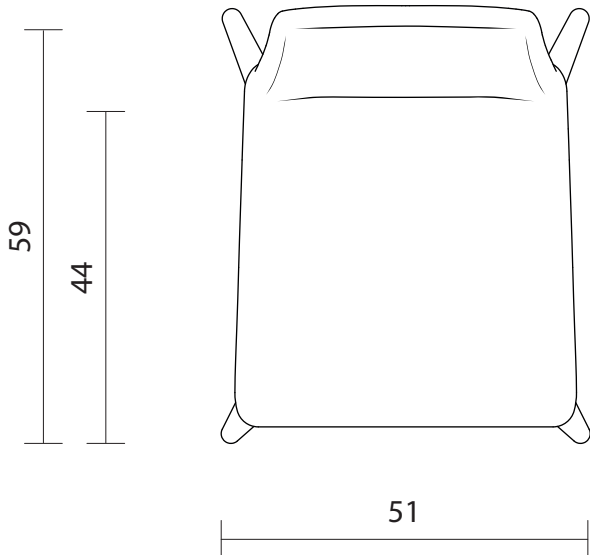

LISA - Chair shell with wooden base (SE-LIN-100)  
(FB-LIN-100) + (TF-LIN-100)

Orthographic proj. (FB-LIN-100)	Scale 1:10
Orthographic proj. (SE-LIN-100)	Scale 1:10
Sheet A4 n. 2/2	10/05/2019
Unit of measure: cm	CS srl