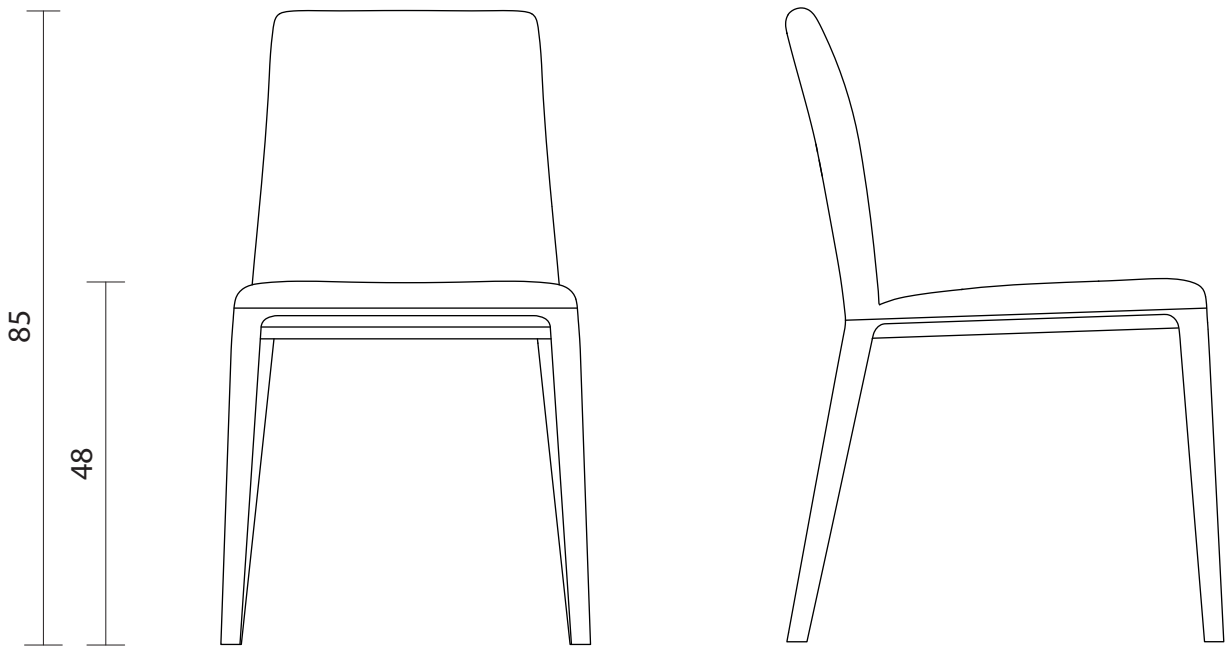

LISA - Chair shell with wooden base (SE-LIN-100)  
(FB-LIN-100) + (TF-LIN-100)

Orthographic proj. (FB-LIN-100)	Scale 1:10
Orthographic proj. (SE-LIN-100)	Scale 1:10
Sheet A4 n. 2/2	10/05/2019
Unit of measure: cm	CS srl