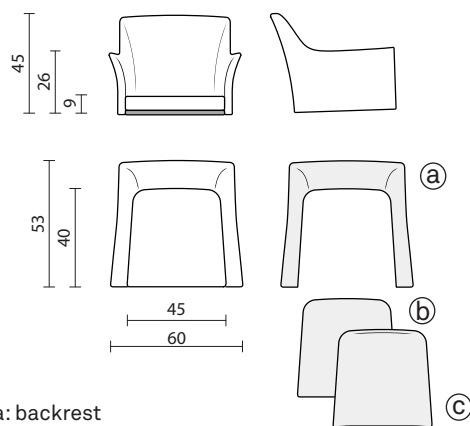

# SPACE

## Wood base armchair

a: backrest  
b: seat wood  
c: cut rubber cushion

## INFO AND MEASURES

Product code:	FB-600-201 (a: FC-600-000) (b: TF-FA600) (c: DF-600-000)
Net weight:	7.8 kg
Required fabric:	160x140 cm

## Swivel base armchair

a: backrest  
b: seat