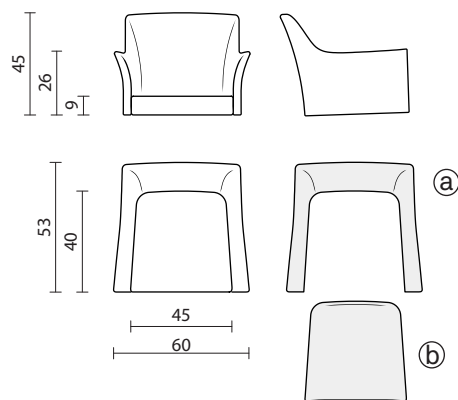

SPACE

Swivel base armchair

a: backrest
b: seat

INFO AND MEASURES

Product code:	FB-600-000 (a: FC-600-000) (b: FA-600-000)
Hole centres:	140x140 mm
Net weight:	7.8 kg
Required fabric:	150x140 cm

PADDING

Backrest (a) in flexible polyurethane made by casting in resin or aluminum molds.

- Density 60-70 kg/mc
- Fireproof material according to Italian class 1IM regulation
- Alternatively, California Technical Bulletin 117:2013 and English BS 5852-2-1982 on request

INTERNAL STRUCTURE

Backrest (a) and seat (b): a metal frame is moulded in cold polyurethane foam.

The padding has, where necessary, wooden or plastic stripes for stapling the fabric.

PACKAGING

The product is packed in cardboard boxes

- Box measures: 78x60x55 cm
- Product net weight: 7.8 kg
- Box weight: 2 kg
- Pieces per box: 1
- Gross weight (products+box): 9.8 kg
- Boxes per pallet 80x120: 8 (2.3 m³)

BASES E ACCESSORIES