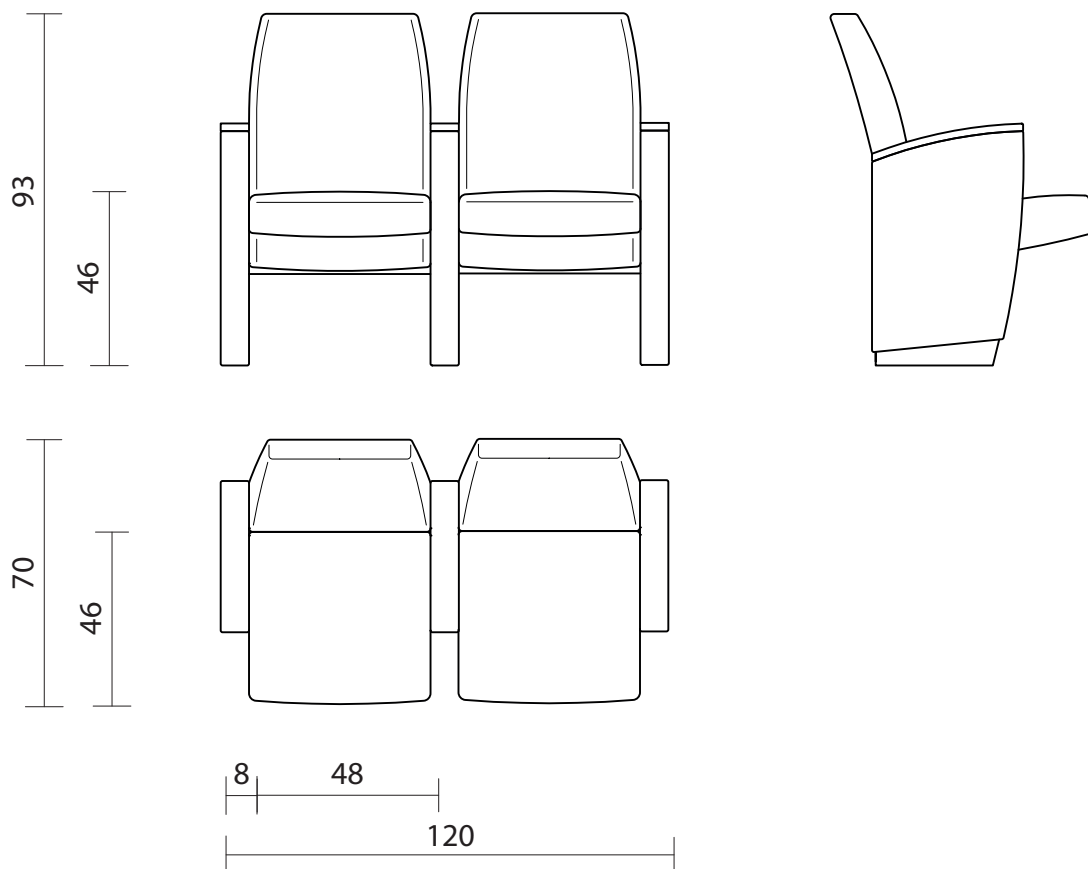

Unfolded seat

Folded seat

*Minimal assembled curvature R 400cm

Orthographic proj. (PL-C90-000) / (FD-C90-100) Scale 1:20		
	Sheet A4 n. 1/1 Unit of measure: cm	10/05/2019 CS srl