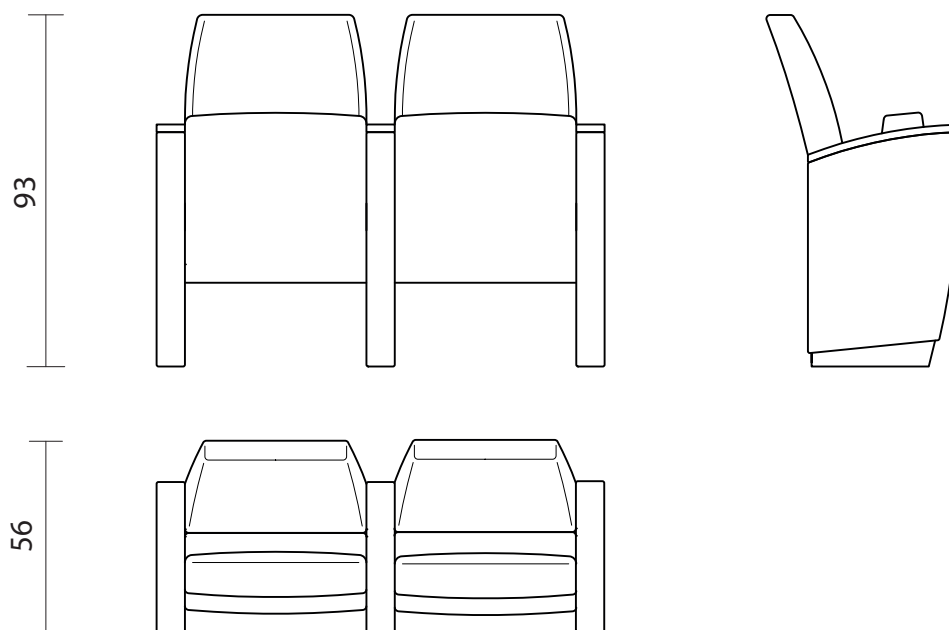

Unfolded seat

Folded seat

*Minimal assembled curvature R 400cm

Orthographic proj. (PL-C90-000) / (FD-C90-100) Scale 1:20		
	Sheet A4 n. 1/1 Unit of measure: cm	10/05/2019 CS srl