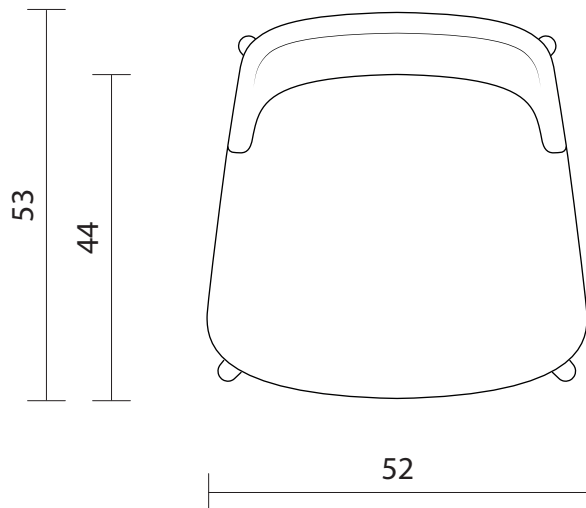

BETTA - Chair seat and backrest with wooden base (SE-BET-000)  
(FB-BET-000) + (TF-BET-001)

Orthographic proj. (FB-BET-000)	Scale 1:10
Orthographic proj. (SE-BET-000)	Scale 1:10
Sheet A4 n. 1/1	29/10/2019
Unit of measure: cm	CS srl