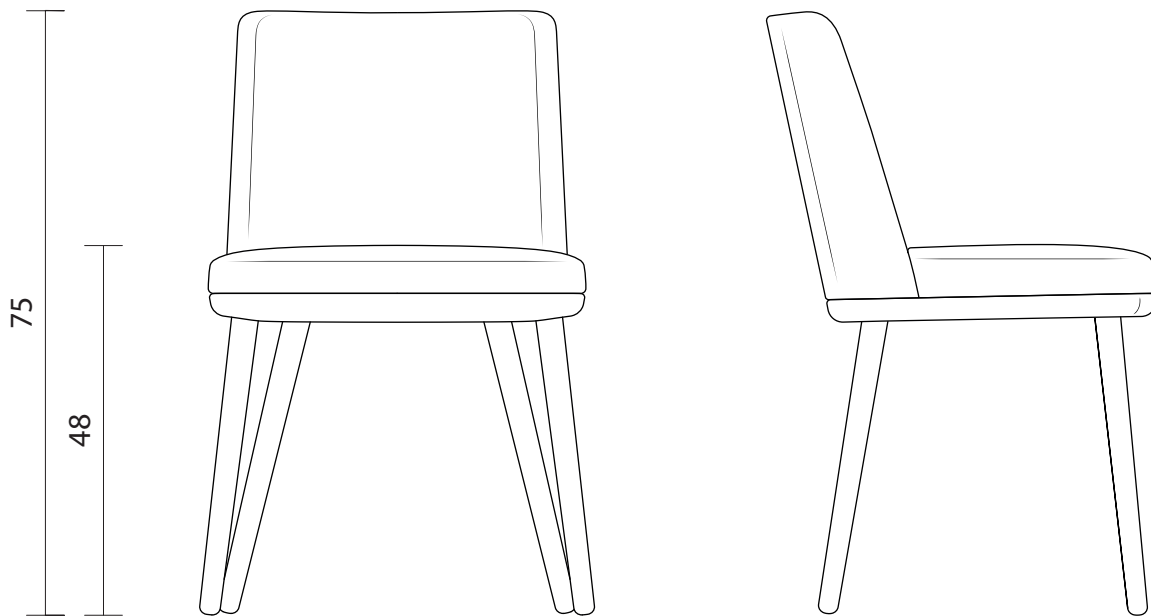

BETTA - Chair seat and backrest with wooden base (SE-BET-000)  
(FB-BET-000) + (TF-BET-001)

Orthographic proj. (FB-BET-000)	Scale 1:10
Orthographic proj. (SE-BET-000)	Scale 1:10
Sheet A4 n. 1/1	29/10/2019
Unit of measure: cm	CS srl