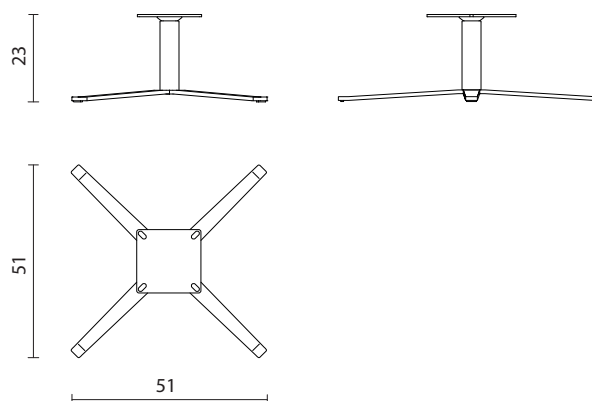

SB-70P-N18

Little armchair swivel base

INFO AND MEASURES

| | |
|---------------|------------------|
| Product code: | SB-70P-N18 |
| Hole centres: | 13x13 / 15x15 cm |
| Net weight: | 6.1 kg |

COMPATIBILITY

Mc Laren

Mc Laren

STRUCTURE

4-star metal base, thickness 10 mm, painted black.
Ø 50 mm metal column, high 180 mm, painted black.
Squared metal plate, thickness 6 mm, Ø 12 mm holes for fixing the seat.

PACKAGING

The product is packed in cardboard boxes

- Box measures: 64x59x44 cm
- Product net weight: 6.1 kg
- Box weight: 2 kg
- Pieces per box: 5
- Gross weight (products+box): 30.5 kg
- Boxes per pallet 80x120: 8 (2.3 m³)
- Boxes per pallet 110x120: 20 (3.2 m³)