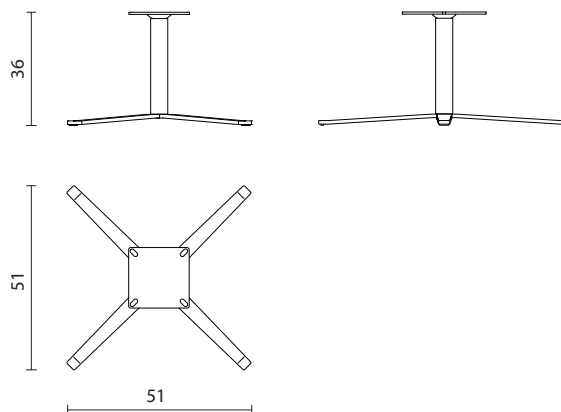

SB-70P-N28

Armchair swivel base

INFO AND MEASURES

Product code:	SB-70P-N28
Hole centres:	13x13 / 15x15 cm
Net weight:	6.2 kg

COMPATIBILITY

Boston

Boston

Boston

STRUCTURE

4-star metal base, thickness 10 mm, painted black.
Ø 50 mm metal column, high 280 mm, painted black.
Squared metal plate, thickness 6 mm, Ø 12 mm holes for fixing the seat.

Boston

PACKAGING

The product is packed in cardboard boxes

- Box measures: 64x59x44 cm
- Product net weight: 6.2 kg
- Box weight: 2 kg
- Pieces per box: 5
- Gross weight (products+box): 31 kg
- Boxes per pallet 80x120: 8 (2.3 m³)
- Boxes per pallet 110x120: 20 (3.2 m³)