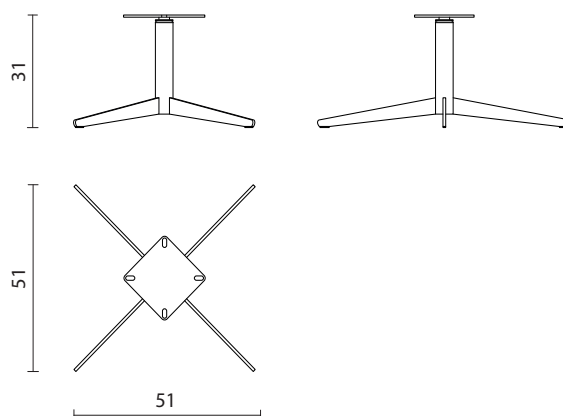

SB-720-CR011

Armchair swivel base

INFO AND MEASURES

Product code:	SB-720-CR011
Hole centres:	13x13 / 15x15 cm
Net weight:	6.2 kg

COMPATIBILITY

Boston

Boston

Boston

STRUCTURE

4-star metal base, thickness 8 mm, chrome.
Ø 50 mm metal column, high 280 mm, chrome.
Squared metal plate, thickness 6 mm, Ø 12 mm holes for fixing the seat.

Boston

PACKAGING

The product is packed in cardboard boxes

- Box measures: 78x60x55 cm
- Product net weight: 5 kg
- Box weight: 3 kg
- Pieces per box: 3
- Gross weight (products+box): 18 kg
- Boxes per pallet 80x120: 8 (2.3 m³)