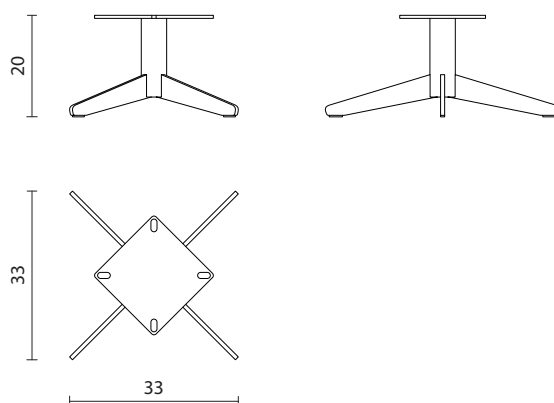

SB-NIN-N00

Armchair swivel base

INFO AND MEASURES

Product code:	SB-NIN-N00
Hole centres:	13x13 / 15x15 cm
Net weight:	3.6 kg

COMPATIBILITY

Nina

STRUCTURE

4-star metal base, thickness 8 mm, painted black.
Ø 50 mm metal column, high 150 mm, painted black.
Squared metal plate, thickness 6 mm, Ø 12 mm holes for fixing the seat.

PACKAGING

The product is packed in cardboard boxes

- Box measures: 39x39x47 cm
- Product net weight: 3.6 kg
- Box weight: 2 kg
- Pieces per box: 3
- Gross weight (products+box): 9.5 kg
- Boxes per pallet 80x120: 18 (2.3 m³)