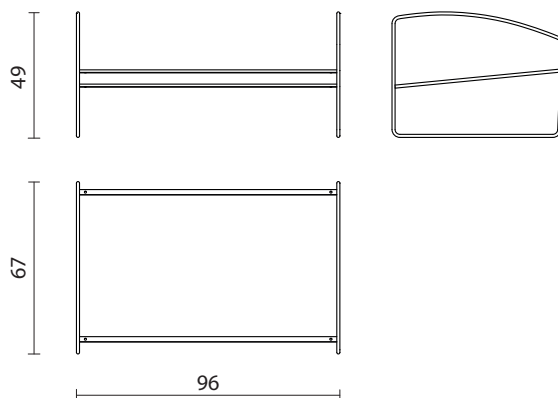

SB-PUP-2NE

Sofa base

INFO AND MEASURES

Product code:	SB-PUP-2NE
Hole centres:	96x57.5 cm
Net weight:	5.8 kg

COMPATIBILITY

Piper

STRUCTURE

Frame in metal rod, \varnothing 12 mm, painted black.
2 metal bars, thickness 10 mm, painted black, with \varnothing 8 mm holes for fixing the seat.