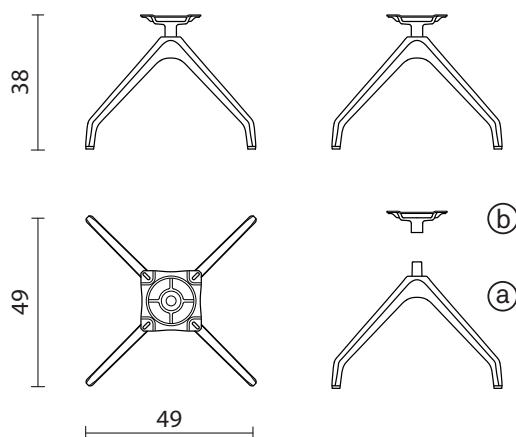

SB-SWI-NP1

Chair/little armchair swivel base

INFO AND MEASURES

Product code:	SB-SWI-NP1	a: SB-SWI-000 b: SM0102073
Hole centres:	13x13 / 15x15 cm	
Net weight:	2.5 kg	

COMPATIBILITY

Delta

Delta

Free

STRUCTURE

Plastic 4 legs base painted black and conic join.
Squared metal plate, painted black, \varnothing 8 mm holes for fixing the seat.

Macs

Raffa

PACKAGING

The product is packed in cardboard boxes

- Box measures: 64x59x44 cm
- Product net weight: 2.5 kg
- Box weight: 2 kg
- Pieces per box: 3
- Gross weight (products+box): 9.5 kg
- Boxes per pallet 80x120: 8 (2.3 m³)
- Boxes per pallet 110x120: 20 (3.2 m³)