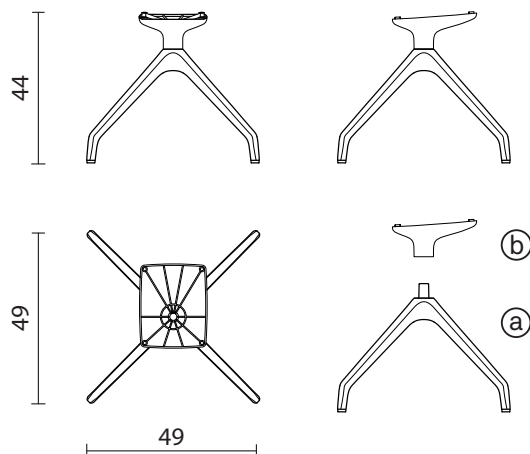

SB-SWI-NP2

Little armchair swivel base

INFO AND MEASURES

Product code:	SB-SWI-NP2	a: SB-SWI-000 b: SM117020805N
Hole centres:	20x15.5 cm	
Net weight:	2.2 kg	

COMPATIBILITY

Gaia

STRUCTURE

Plastic 4 legs base painted black and conic join.
Plastic plate, painted black, \varnothing 8 mm holes for fixing the seat.

PACKAGING

The product is packed in cardboard boxes

- Box measures: 64x59x44 cm
- Product net weight: 2.2 kg
- Box weight: 2 kg
- Pieces per box: 3
- Gross weight (products+box): 8.6 kg
- Boxes per pallet 80x120: 10 (2.3 m³)
- Boxes per pallet 110x120: 20 (3.2 m³)