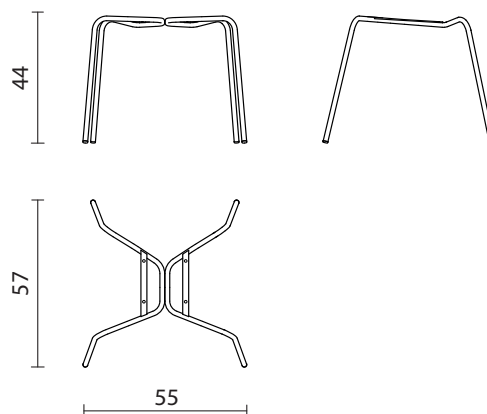

## Chair/little armchair base

## INFO AND MEASURES

Product code:	SB-VEN-N00
Hole centres:	14x14 cm
Net weight:	2.5 kg

## STRUCTURE

Frame in metal tube,  $\varnothing$  16 mm, painted black.  
2 metal bars, thickness 3 mm, painted black, with  $\varnothing$  9 mm holes for fixing the seat.

Macs

Macsi

Manila