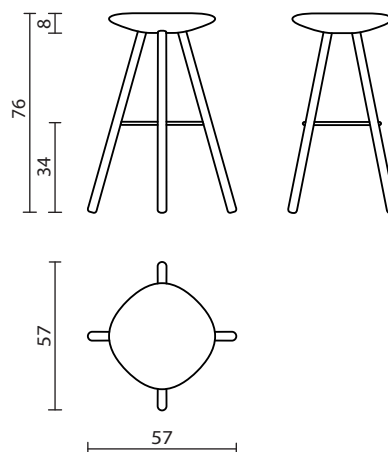

- Box measures: 40x40x84 cm
- Product net weight: a: 3.4 kg
b: 3.6 kg
- Box weight: 2 kg
- Pieces per box: 1
- Gross weight (products+box): a: 5.4 kg
b: 5.6 kg

VIOOD BOLD

High stool

INFO AND MEASURES

Product code: SG-VIA

INTERNAL STRUCTURE

Seat: a polyurethane plate and four bushings to fix the legs are moulded in cold polyurethan foam.

PACKAGING

The product is packed in cardboard boxes

- Box measures: 43x43x80 cm
- Product net weight: 6.5 kg
- Box weight: 3 kg
- Pieces per box: 1
- Gross weight (products+box): 9.5 kg

INFO AND MEASURES

Product code: SG-VIA

Net weight: 6.8 kg

EXTERNAL STRUCTURE

Seat in integral polyurethane varnished made by casting in resin or aluminum molds.

- Density 200-400 kg/cm³

Withened beech wood legs with screwed footrest ring in satined steel.

INTERNAL STRUCTURE

Seat: a polyurethane plate and four bushings to fix the legs are moulded in cold polyurethan foam.

PACKAGING

The product is packed in cardboard boxes

- Box measures: 43x43x80 cm
- Product net weight: 6.8 kg
- Box weight: 3 kg
- Pieces per box: 1
- Gross weight (products+box): 9.8 kg