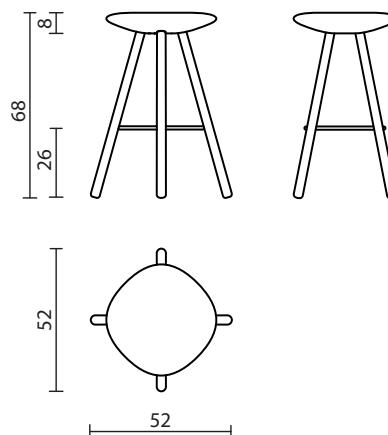

Seat in integral polyurethane varnished made by casting in resin or aluminum molds.

- Density 200-400 kg/cm³

Withened beech wood legs (a) or polyurethane legs with metal insert (b).

PACKAGING

The product is packed in cardboard boxes

- Box measures: 40x40x84 cm
- Product net weight: a: 3.4 kg
b: 3.6 kg
- Box weight: 2 kg
- Pieces per box: 1
- Gross weight (products+box): a: 5.4 kg
b: 5.6 kg

VIOOD BOLD

High stool

INFO AND MEASURES

Product code: SG-VIA

INTERNAL STRUCTURE

Seat: a polyurethane plate and four bushings to fix the legs are moulded in cold polyurethan foam.

PACKAGING

The product is packed in cardboard boxes

- Box measures: 43x43x80 cm
- Product net weight: 6.5 kg
- Box weight: 3 kg
- Pieces per box: 1
- Gross weight (products+box): 9.5 kg

INTERNAL STRUCTURE

Seat: a polyurethane plate and four bushings to fix the legs are moulded in cold polyurethan foam.

PACKAGING

The product is packed in cardboard boxes

- Box measures: 43x43x80 cm
- Product net weight: 6.8 kg
- Box weight: 3 kg
- Pieces per box: 1
- Gross weight (products+box): 9.8 kg