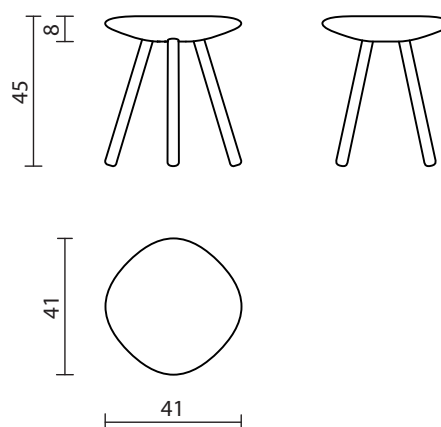

VIOOD BOLD

Low stool

INFO AND MEASURES

Product code:	a: SG-VIB b: SG-VPB
Net weight:	a: 3.4 kg b: 3.6 kg

INTERNAL STRUCTURE

Seat: a polyurethane plate and four bushings to fix the legs are moulded in cold polyurethane foam.

- Box measures: 40x40x84 cm
- Product net weight: a: 3.4 kg
b: 3.6 kg
- Box weight: 2 kg
- Pieces per box: 1
- Gross weight (products+box): a: 5.4 kg
b: 5.6 kg

VIOOD BOLD

High stool

INFO AND MEASURES

Product code: SG-VIA

INTERNAL STRUCTURE

Seat: a polyurethane plate and four bushings to fix the legs are moulded in cold polyurethan foam.

PACKAGING

The product is packed in cardboard boxes

- Box measures: 43x43x80 cm
- Product net weight: 6.5 kg
- Box weight: 3 kg
- Pieces per box: 1
- Gross weight (products+box): 9.5 kg

INTERNAL STRUCTURE

Seat: a polyurethane plate and four bushings to fix the legs are moulded in cold polyurethan foam.

PACKAGING

The product is packed in cardboard boxes

- Box measures: 43x43x80 cm
- Product net weight: 6.8 kg
- Box weight: 3 kg
- Pieces per box: 1
- Gross weight (products+box): 9.8 kg